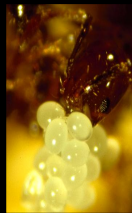

*Impact .....*

Biting and Stinging

*Biology .....*

Mound Development

Mating Flight

Egg Laying

## Red Imported Fire Ant Biology and Impact

Other Arthropods

Wildlife

Development Stages:  
Eggs, Larvae, Pupa, Adult

Worker Ants and Queen

Around Homes

Electrical Units

Queen Fire Ant  
Tended by Workers

Brood

Multiple Queen Colony

Hay Production

Plants