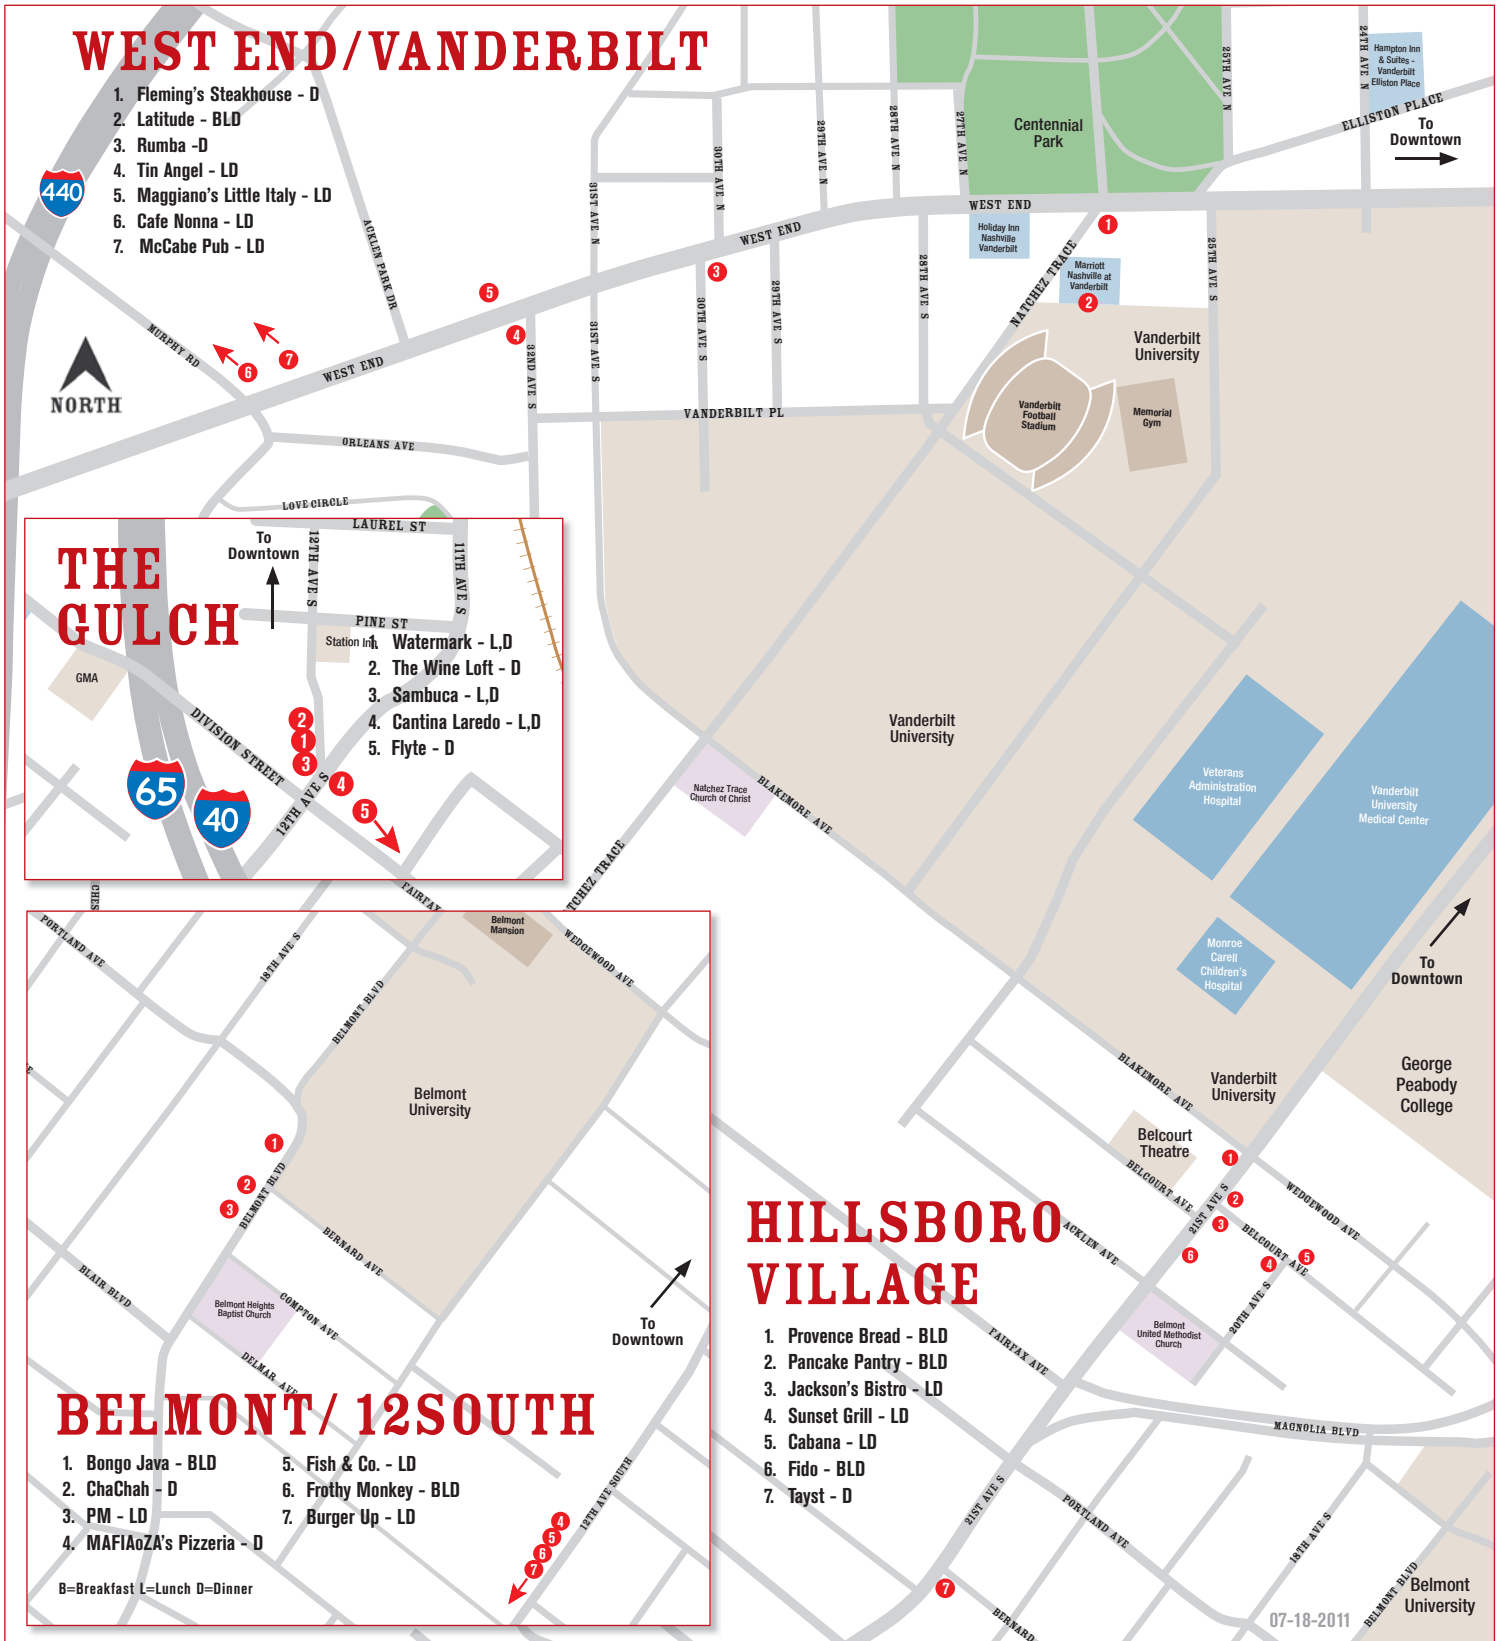

WELCOME TO MUSIC CITY!

Nashville
MUSIC CITY

Thanks for visiting!

visitmusiccity.com • visitmusiccity.mobi

WELCOME TO MUSIC CITY!

WEST END/VANDERBILT

1. Fleming's Steakhouse - D
2. Latitude - BLD
3. Rumba - D
4. Tin Angel - LD
5. Maggiano's Little Italy - LD
6. Cafe Nonna - LD
7. McCabe Pub - LD

THE GULCH

1. Watermark - L,D
2. The Wine Loft - D
3. Sambuca - L,D
4. Cantina Laredo - L,D
5. Flyte - D

HILLSBORO VILLAGE

1. Provence Bread - BLD
2. Pancake Pantry - BLD
3. Jackson's Bistro - LD
4. Sunset Grill - LD
5. Cabana - LD
6. Fido - BLD
7. Tayst - D

BELMONT/12SOUTH

1. Bongo Java - BLD
2. ChaChah - D
3. PM - LD
4. MAFIAoZA's Pizzeria - D
5. Fish & Co. - LD
6. Frothy Monkey - BLD
7. Burger Up - LD

B=Breakfast L=Lunch D=Dinner

Nashville
MUSIC CITY

visitmusiccity.com

visitmusiccity.mobi