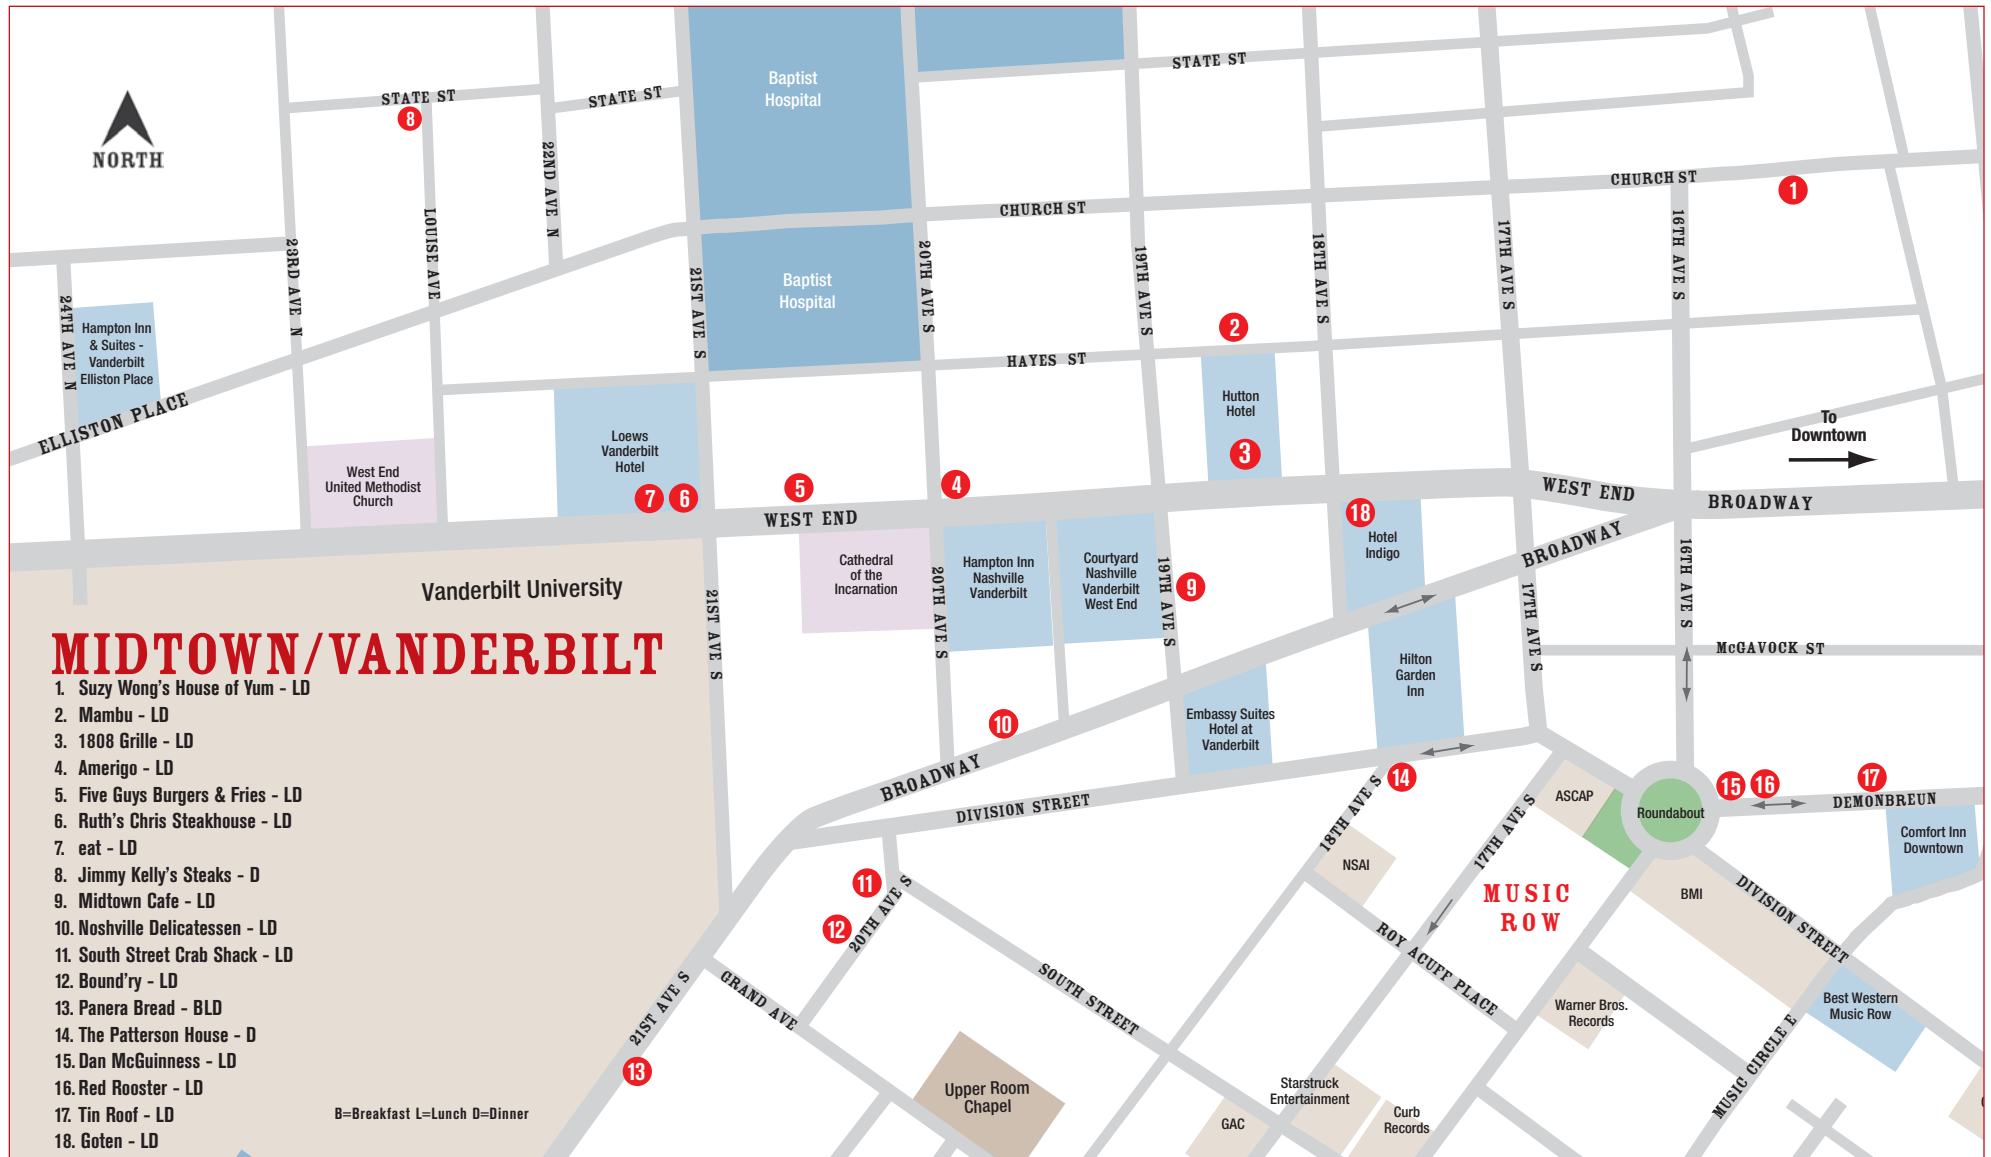

WELCOME TO MUSIC CITY!

Nashville
MUSIC CITY

Thanks for visiting!

visitmusiccity.com • visitmusiccity.mobi

WELCOME TO MUSIC CITY!

WEST END/VANDERBILT

1. Fleming's Steakhouse - D
2. Latitude - BLD
3. Rumba - D
4. Tin Angel - LD
5. Maggiano's Little Italy - LD
6. Cafe Nonna - LD
7. McCabe Pub - LD

THE GULCH

1. Watermark - L,D
2. The Wine Loft - D
3. Sambuca - L,D
4. Cantina Laredo - L,D
5. Flyte - D

HILLSBORO VILLAGE

1. Provence Bread - BLD
2. Pancake Pantry - BLD
3. Jackson's Bistro - LD
4. Sunset Grill - LD
5. Cabana - LD
6. Fido - BLD
7. Tayst - D

BELMONT/12SOUTH

1. Bongo Java - BLD
2. ChaChah - D
3. PM - LD
4. MAFIAoZA's Pizzeria - D
5. Fish & Co. - LD
6. Frothy Monkey - BLD
7. Burger Up - LD

B=Breakfast L=Lunch D=Dinner

Nashville
MUSIC CITY

visitmusiccity.com